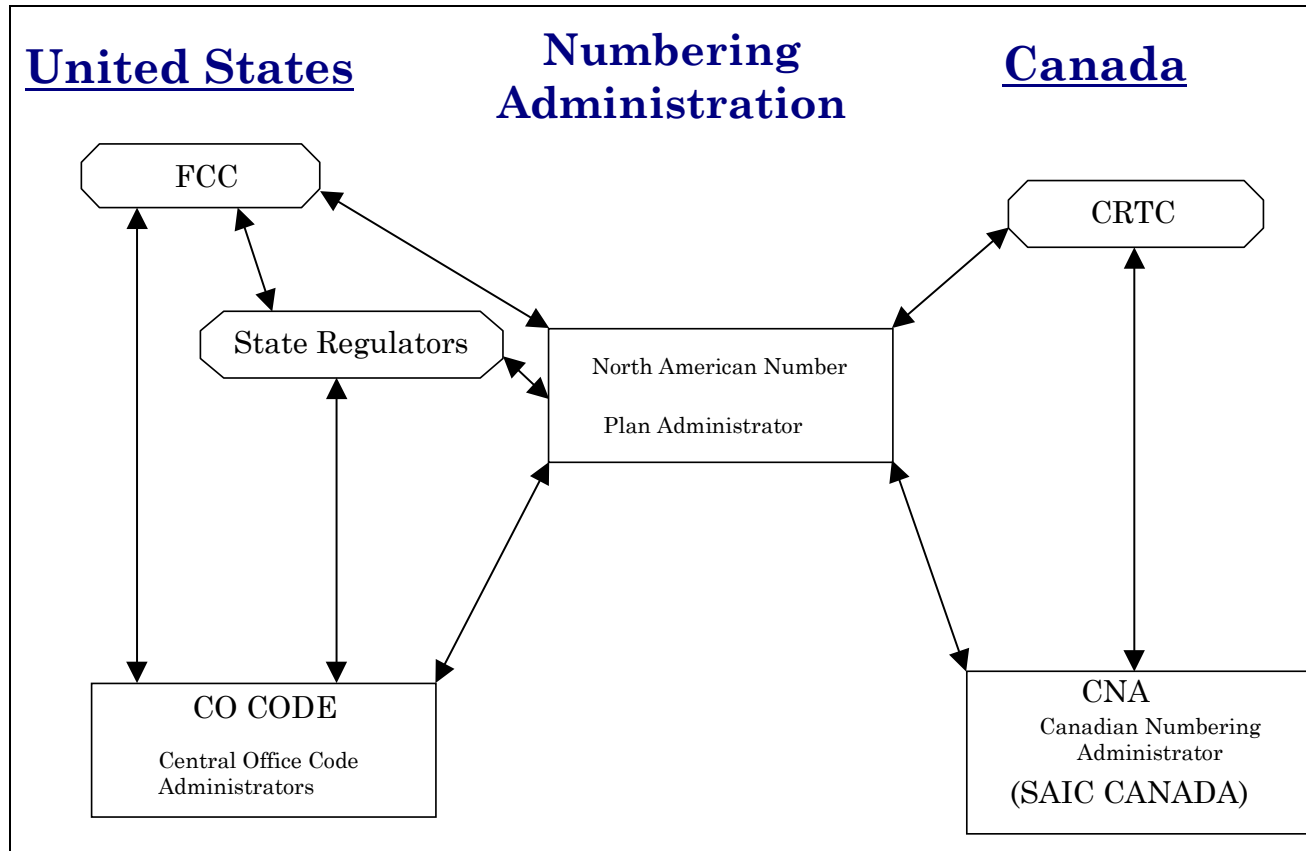

Canadian Geographic NPAs

Industry Fora

NANP

CANADIAN

Industry Fora

Numbering Administration

Distribution List

Serv-Alarm Ltd
277 Manitou Dr Suite D
Kitchener, ON
Canada
Telephone:519-896-1999
dweber@tycoint.com