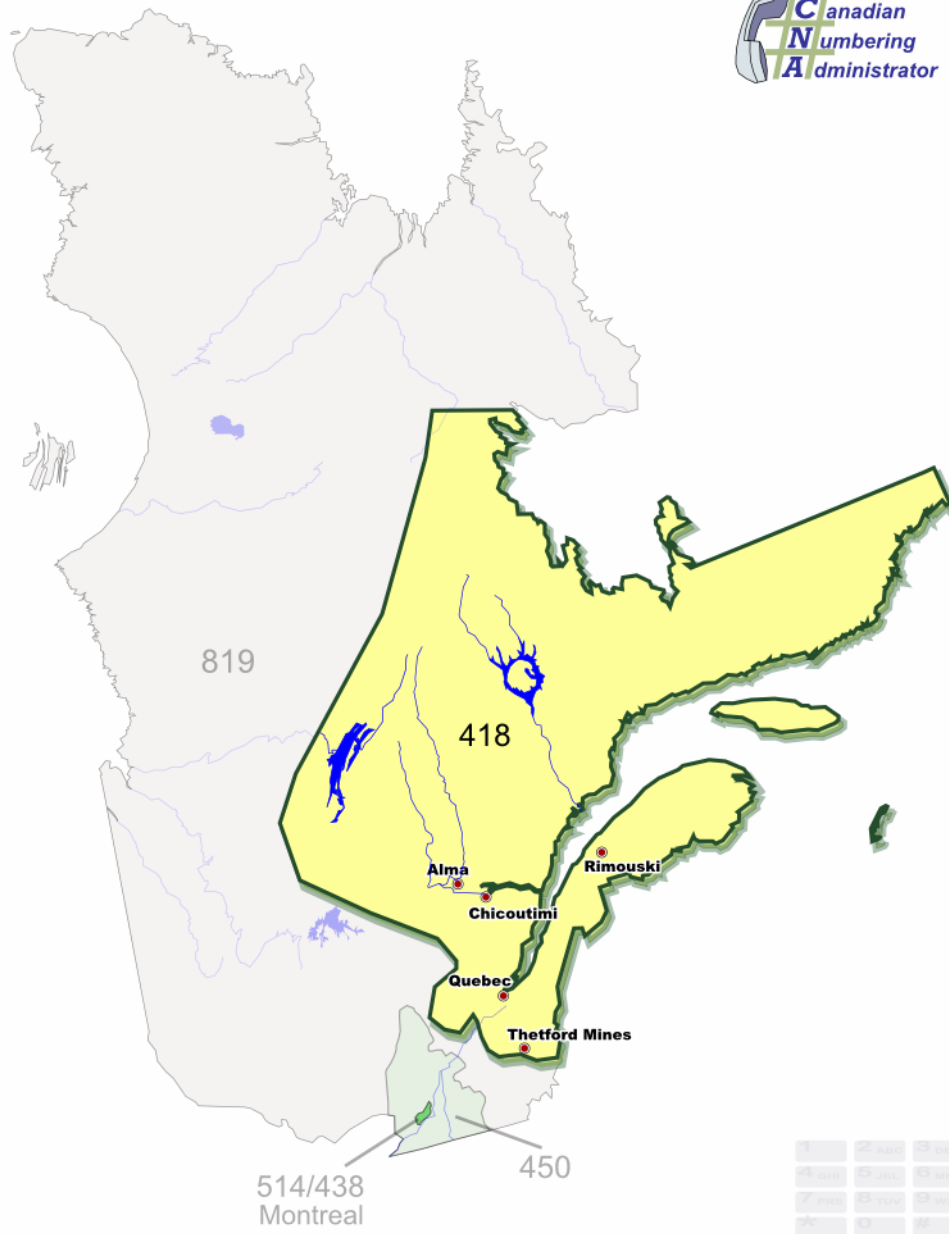

Annexes

Planning Document NPA 418 Numbering Relief

July 11, 2007

Canadian Numbering Administrator (CNA)
Suresh Khare
613-563-7242-315
60 Queen Street, Suite 1516
Ottawa, Ontario K1P 5Y7
khares@saiccanada.com