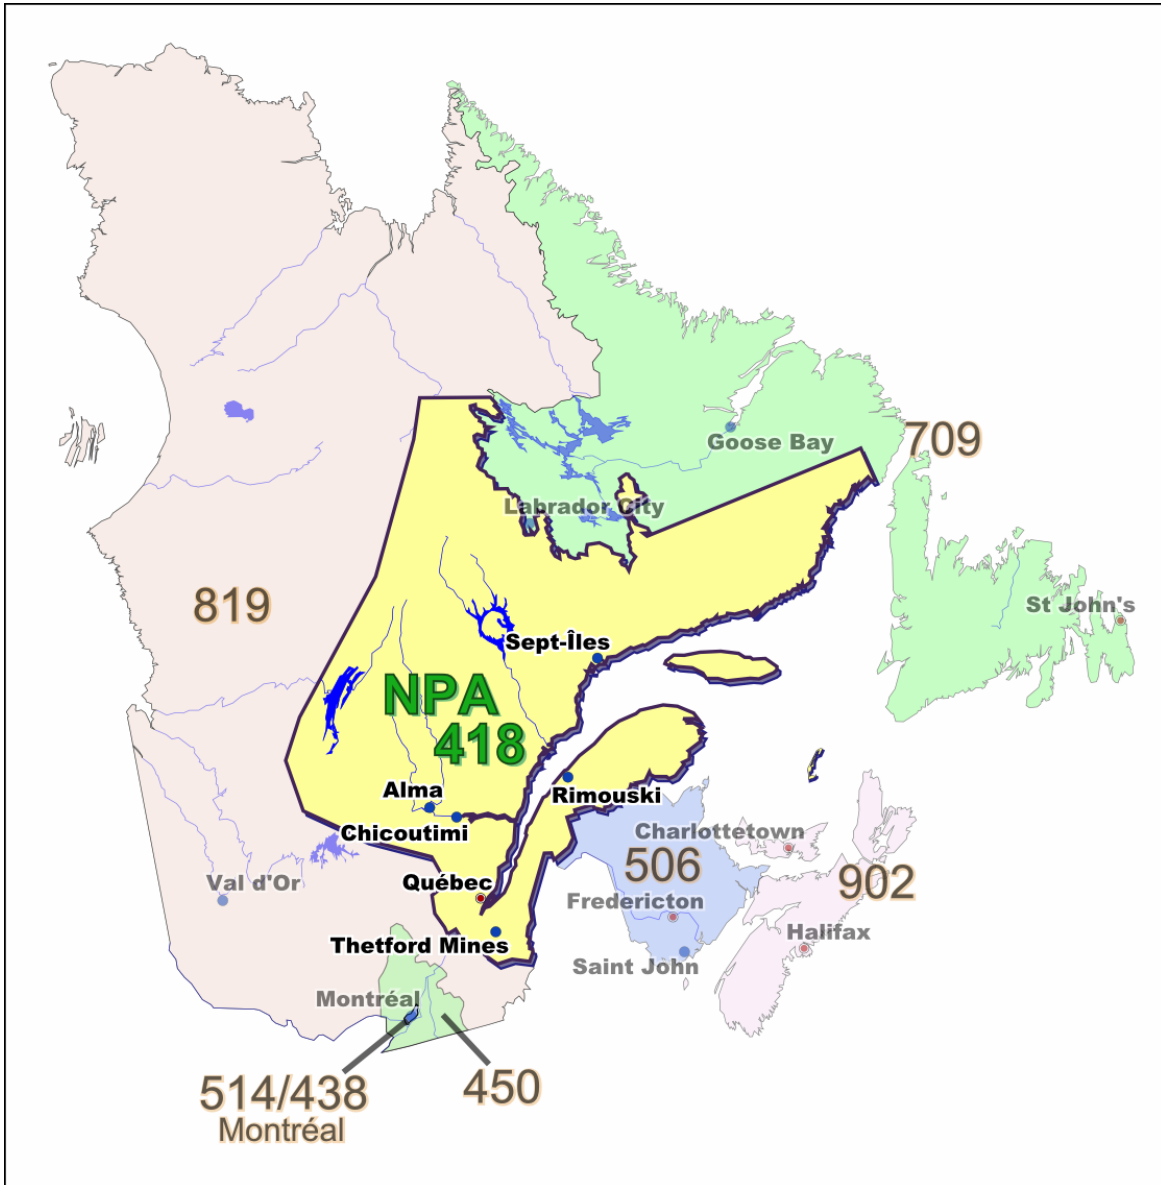

Annexes

Planning Document NPA 418 Numbering Relief

July 11, 2007

Canadian Numbering Administrator (CNA)
Suresh Khare
613-563-7242-315
60 Queen Street, Suite 1516
Ottawa, Ontario K1P 5Y7
khares@saiccanada.com