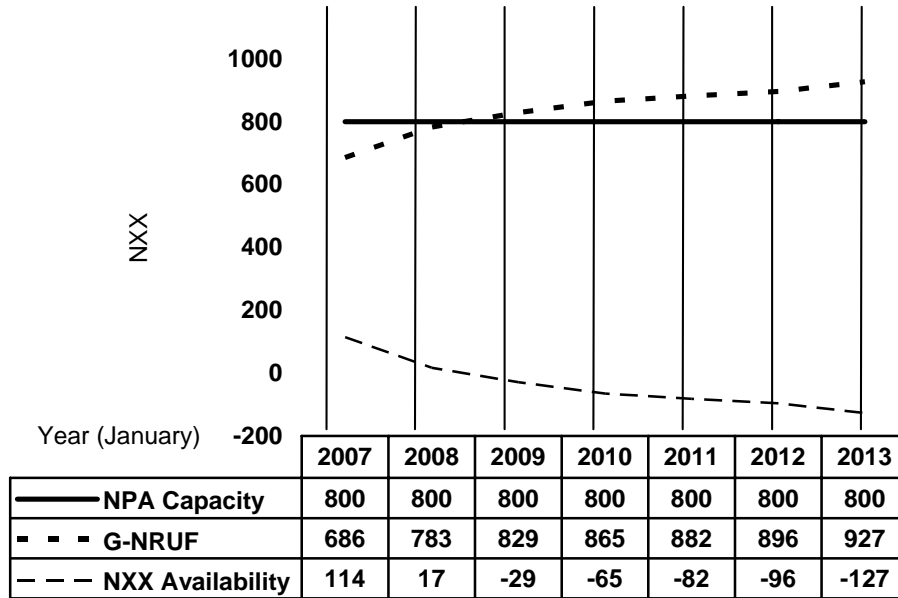

NPA 418 CO Code Exhaust January 2007 R-NRUF

Figure 3 - NPA 418 CO Code Exhaust January 2007 R-NRUF