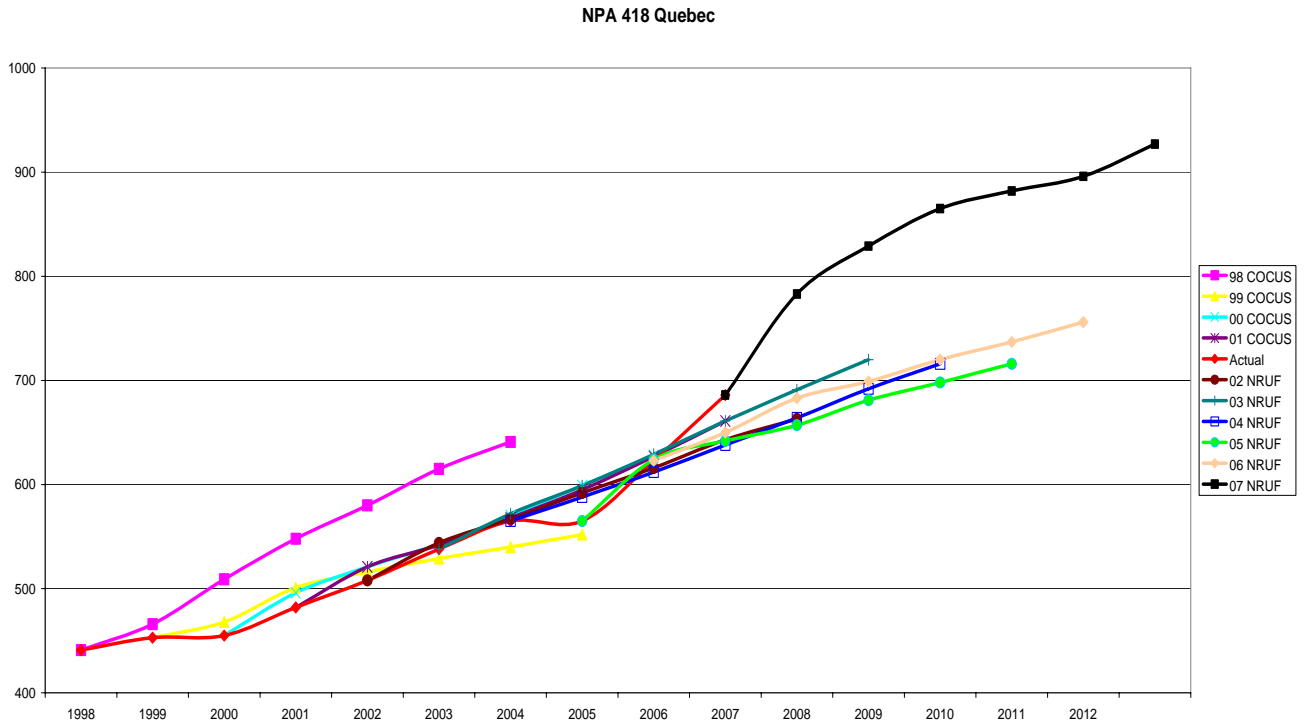

Figure 2 - NPA 418 Actual and Forecast CO Code Assignments