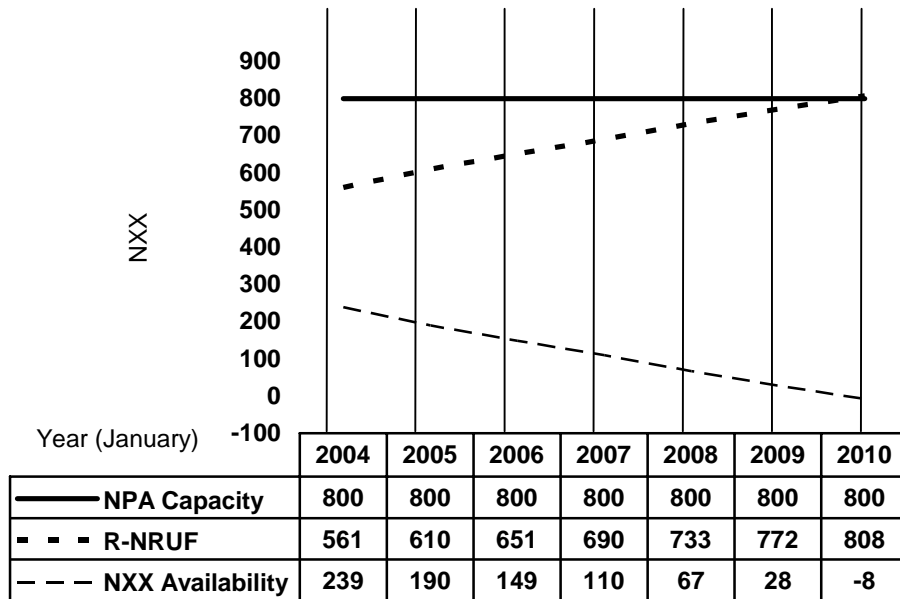

NPA 403 CO Code Exhaust July 2004 R-NRUF

Figure 6 – NPA 403 CO Code Exhaust July 2004 R-NRUF