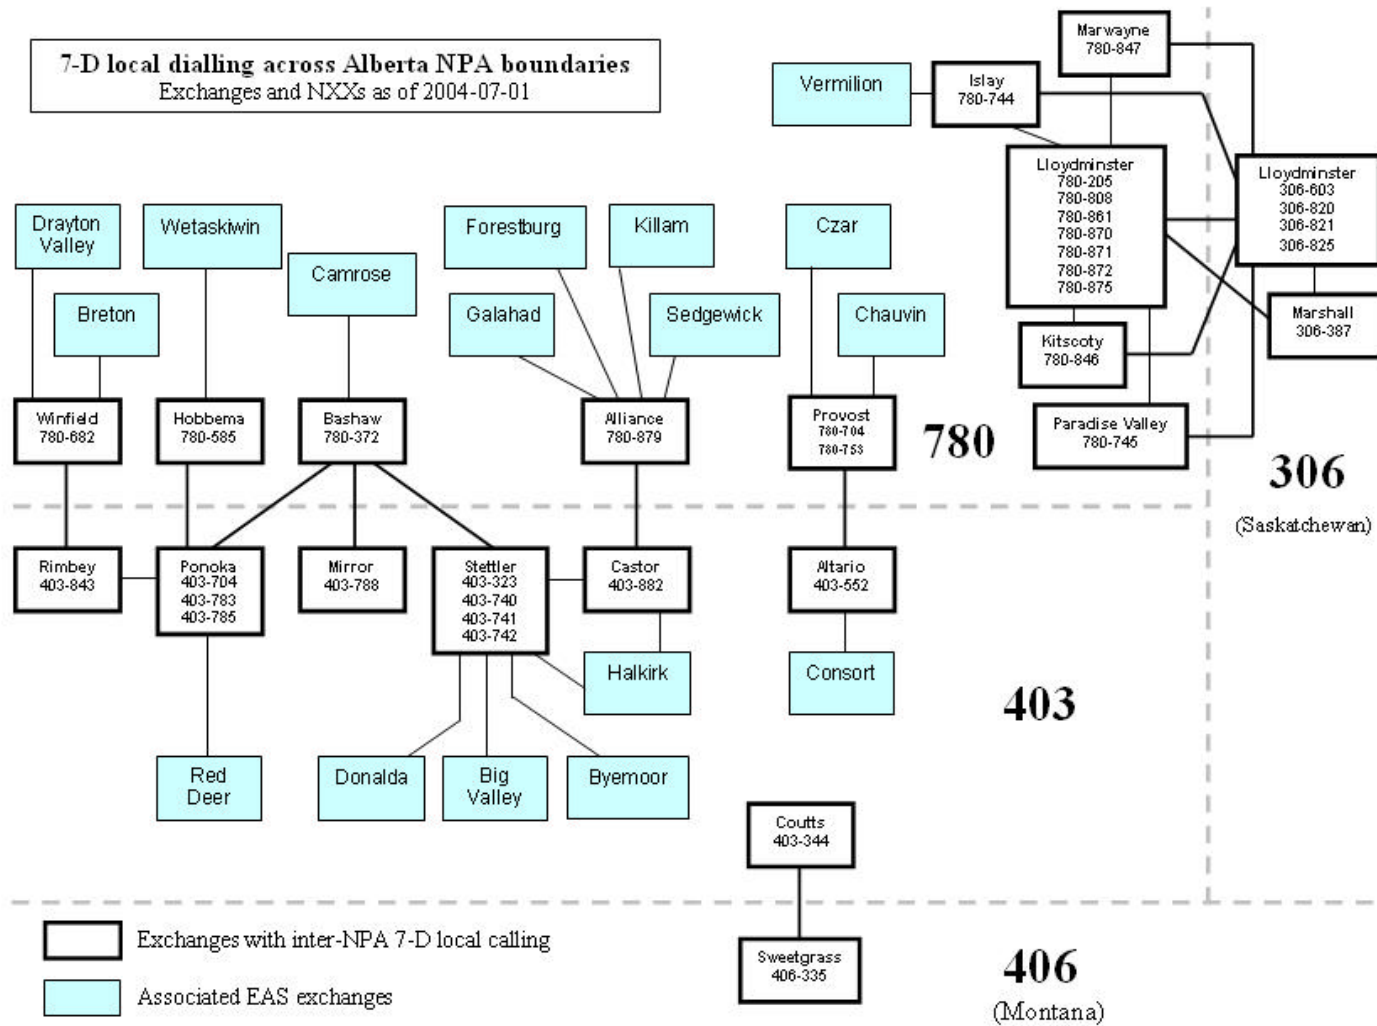

Figure 5 – NPA 403 CO Code Exhaust 2004 G-NRUF

NPA 403 CO Code Exhaust July 2004 R-NRUF

Figure 6 – NPA 403 CO Code Exhaust July 2004 R-NRUF

Figure 7 – NPA 403 CO Code Exhaust July 2004 R-NRUF

Figure 8 – 7-digit Local Dialling Across Alberta NPA Boundaries

Figure 10 - Geographic Split of NPA 403 – Calgary EAS gets new NPA, and Out of Calgary EAS grows with NPA 403 (Plan 1b)
 (Plan 1b is similar to Plan 1a, with 403 & NEW areas reversed)

Figure 11 – Concentrated Overlay with the new NPA covering the Calgary EAS and Outside the Calgary EAS area grows with NPA 403 (Plan 2)