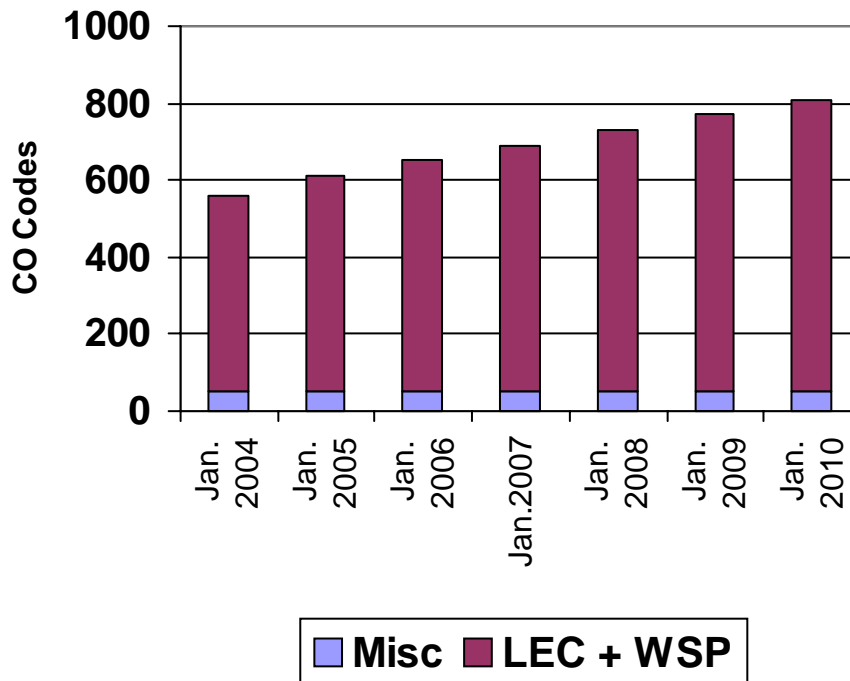

Figure 5 – NPA 403 CO Code Exhaust 2004 G-NRUF

NPA 403 CO Code Exhaust July 2004 R-NRUF

Figure 6 – NPA 403 CO Code Exhaust July 2004 R-NRUF

Figure 7 – NPA 403 CO Code Exhaust July 2004 R-NRUF

Figure 8 – 7-digit Local Dialling Across Alberta NPA Boundaries