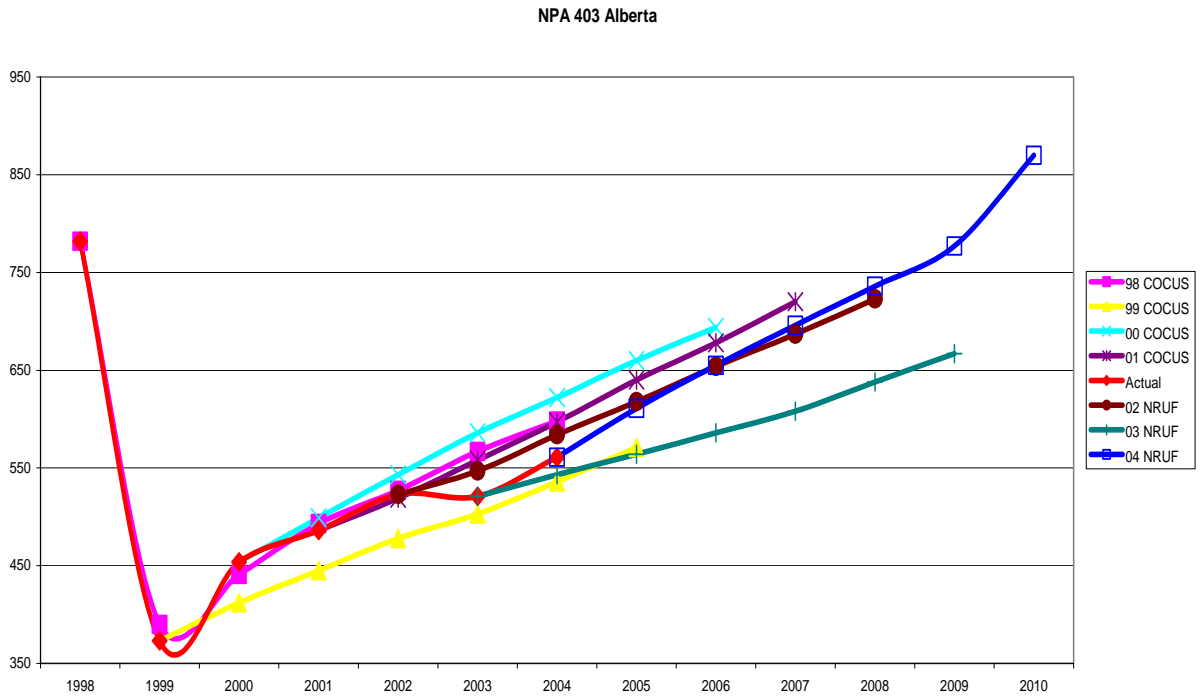

Figure 1 – Overview of NPA 403 and Adjacent NPAs

Figure 2 – Major Cities and Roads in Alberta (NPA 403 and 780)

Figure 3 – NPA 403 Actual and Forecast CO Code Assignments

Figure 4 – NPA 403 CO Code Exhaust 2004 G-NRUF