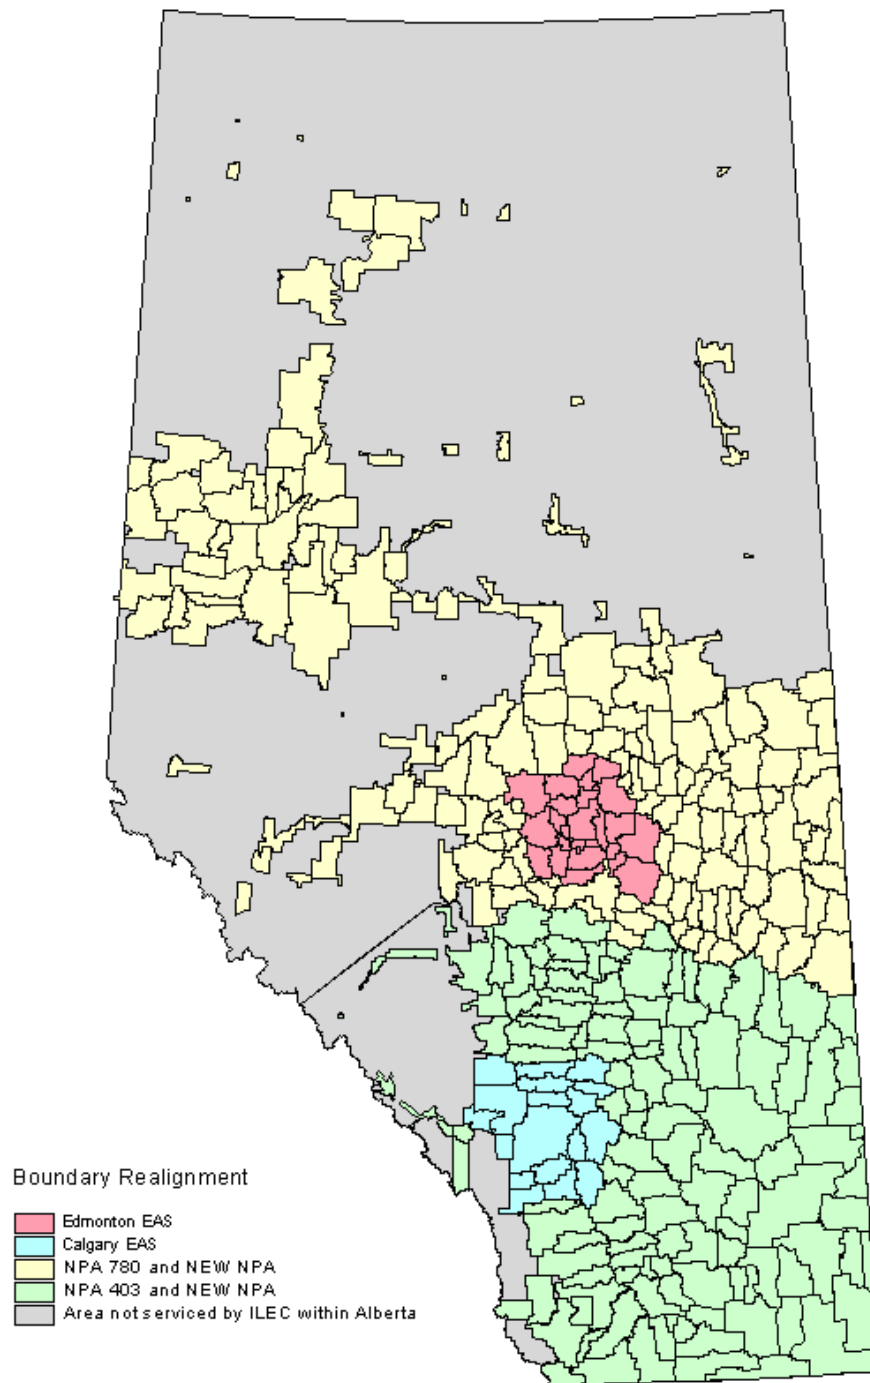

Figure 15 – Calgary EAS would keep NPA 403 and Edmonton EAS would keep NPA 780, and the rest of Alberta changes to a New Area Code (Plan 5)

Figure 16 – Calgary EAS grows with the remainder of the NPA 403 resources and Edmonton EAS grows with the remainder of the NPA 780 resources, and the rest of the province would get a single new NPA in the form of a Concentrated Overlay (Plan 6)